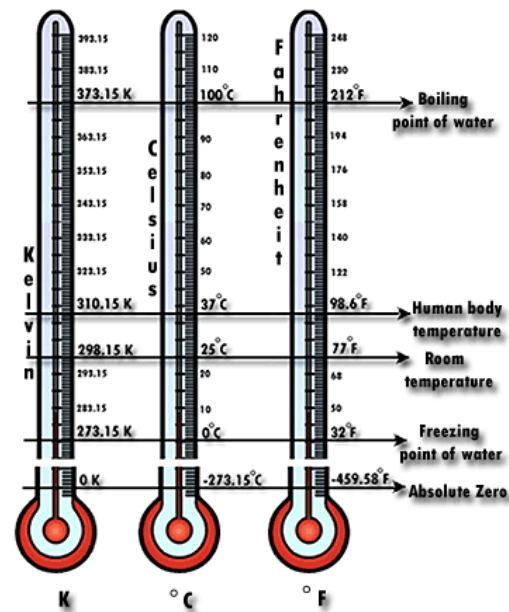

# Temperature

thermometer updated new components swf

*Thirty is hot*  
*Twenty is nice*  
*Ten is cool*  
*Zero is ice*

Celcius memory device

### Some baseline temperatures in the three temperature scales

temperature	kelvin	degree Celsius	degree Fahrenheit
symbol	K	°C	°F
boiling point of water	373.15	100.	212.
melting point of ice	273.15	0.	32.
absolute zero	0.	-273.15	-459.67

### Common temperature comparisons:

temperature	degree Celsius	degree Fahrenheit
symbol	°C	°F
boiling point of water	100.	212.
average human body temperature	37.	98.6
average room temperature	20. to 25.	68. to 77.
melting point of ice	0.	32.

## **kelvin / degree Celsius conversions (exact):**

- $\text{kelvin} = \text{degree Celsius} + 273.15$
- $\text{degree Celsius} = \text{kelvin} - 273.15$