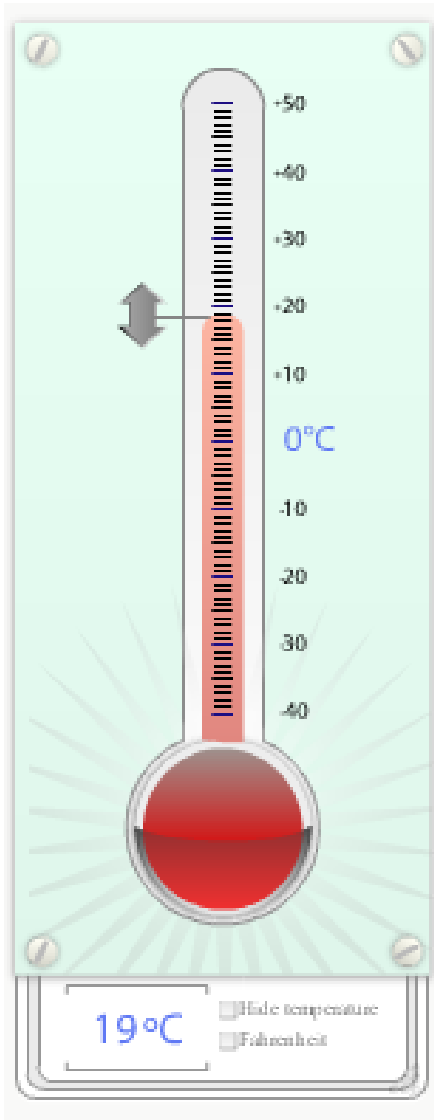

# Temperature

thermometer updated new components swf

*Thirty is hot*  
*Twenty is nice*  
*Ten is cool*  
*Zero is ice*

Celcius memory device

### Some baseline temperatures in the three temperature scales

temperature	kelvin	degree Celsius	degree Fahrenheit
symbol	K	°C	°F
boiling point of water	373.15	100.	212.
melting point of ice	273.15	0.	32.
absolute zero	0.	-273.15	-459.67

### Common temperature comparisons:

temperature	degree Celsius	degree Fahrenheit
symbol	°C	°F
boiling point of water	100.	212.
average human body temperature	37.	98.6
average room temperature	20. to 25.	68. to 77.
melting point of ice	0.	32.

## **kelvin / degree Celsius conversions (exact):**

- $\text{kelvin} = \text{degree Celsius} + 273.15$
- $\text{degree Celsius} = \text{kelvin} - 273.15$